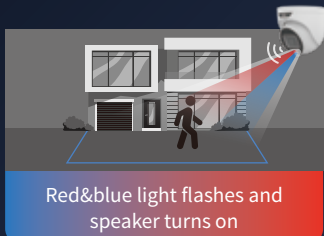

Brighter image and clearer presentation of details

Deterrence modes

Dual-Light Mode

IR Mode

Warm Light Mode

Application scenarios

5MP Tri-Guard Fixed Network Camera

IPC2B15SS-ADF28(40)KMC-I1 | IPC3635SS-ADF28(40)KMC-I1

- 5MP@30fps
- 0.001 Lux (F1.0, AGC ON)
- 130dB true WDR
- Support red & blue warning light
- Built-in mic & speaker
- IP67

8MP Tri-Guard Fixed Network Camera

IPC2B18SS-ADF28(40)KMC-I1 | IPC3638SS-ADF28(40)KMC-I1

- 8MP@30fps
- 0.001 Lux (F1.0, AGC ON)
- 130dB true WDR
- Support red & blue warning light
- Built-in mic & speaker
- IP67