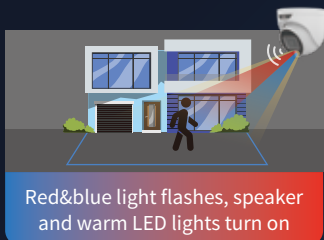

Deterrence modes

Dual-Light Mode