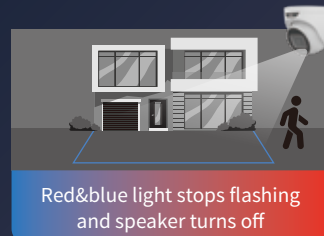

Brighter image and clearer presentation of details

Deterrence modes

Dual-Light Mode

IR Mode

Warm Light Mode

Application scenarios

5MP Tri-Guard Fixed Network Camera

IPC2B15SS-ADF28(40)KMC-I1 | IPC3635SS-ADF28(40)KMC-I1

- 5MP@30fps
- 0.001 Lux (F1.0, AGC ON)
- 130dB true WDR
- Support red & blue warning light
- Built-in mic & speaker
- IP67

8MP Tri-Guard Fixed Network Camera

IPC2B18SS-ADF28(40)KMC-I1 | IPC3638SS-ADF28(40)KMC-I1

- 8MP@30fps
- 0.001 Lux (F1.0, AGC ON)
- 130dB true WDR
- Support red & blue warning light
- Built-in mic & speaker
- IP67