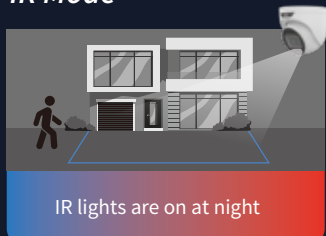

Brighter image and clearer presentation of details

Deterrence modes

Dual-Light Mode

IR Mode

Warm Light Mode

Application scenarios

5MP Tri-Guard Fixed Network Camera

IPC2B15SS-ADF28(40)KMC-I1 | IPC3635SS-ADF28(40)KMC-I1

- 5MP@30fps
- 0.001 Lux (F1.0, AGC ON)
- 130dB true WDR
- Support red & blue warning light
- Built-in mic & speaker
- IP67

8MP Tri-Guard Fixed Network Camera

IPC2B18SS-ADF28(40)KMC-I1 | IPC3638SS-ADF28(40)KMC-I1

- 8MP@30fps
- 0.001 Lux (F1.0, AGC ON)
- 130dB true WDR
- Support red & blue warning light
- Built-in mic & speaker
- IP67