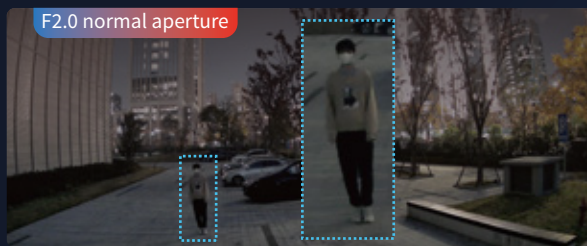

# Tri-Guard 2.0

Guardian at night, protection on site

Smart Dual Light

**4K@30fps**

8MP@30fps high-quality images improve user experience

**F1.0 big aperture**

Collect 4 times amount of light compared with F2.0 aperture

**Multiple interfaces**

Audio I/O, Alarm I/O  
Built-in SD card slot

**High volume speaker**

Stronger deterrence to drive away intruders

**130dB true WDR**

Super clear images and more details in strong backlight environment

## Brighter image and clearer presentation of details