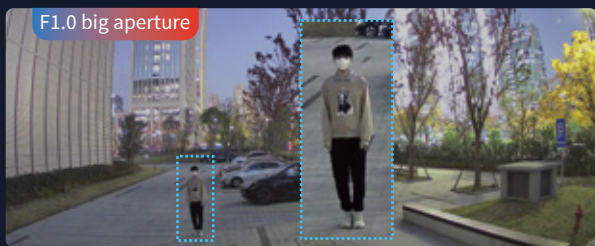

# Tri-Guard 2.0

Guardian at night, protection on site

Smart Dual Light

**4K@30fps**

8MP@30fps high-quality images improve user experience

**F1.0 big aperture**

Collect 4 times amount of light compared with F2.0 aperture

**Multiple interfaces**

Audio I/O, Alarm I/O  
Built-in SD card slot

**High volume speaker**

Stronger deterrence to drive away intruders

**130dB true WDR**

Super clear images and more details in strong backlight environment

## Brighter image and clearer presentation of details