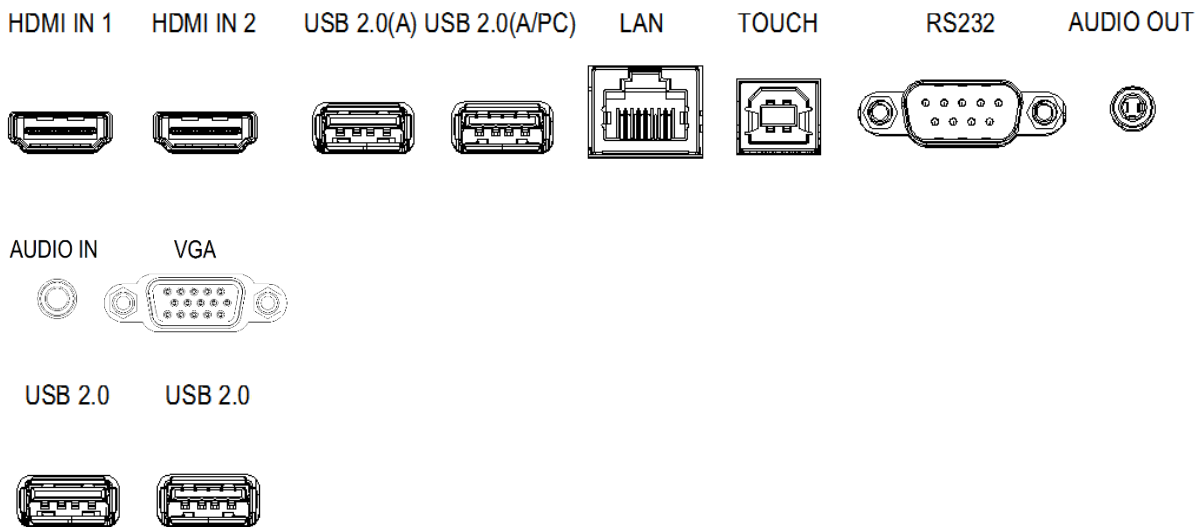

Appearance

Dimensions

Wall Mount

Interfaces

Order Information

Model	Remake
MW3565-T-C (Kuwait Only)	Smart Interactive Display
Wireless Screen Sharing Dongle	Optional
Mobile Stand	Optional
I5 Processor Pluggable PC Module(Win10 System is Not Activated)	Optional
I7 Processor Pluggable PC Module(Win10 System is Not Activated)	Optional
USB Camera	Optional