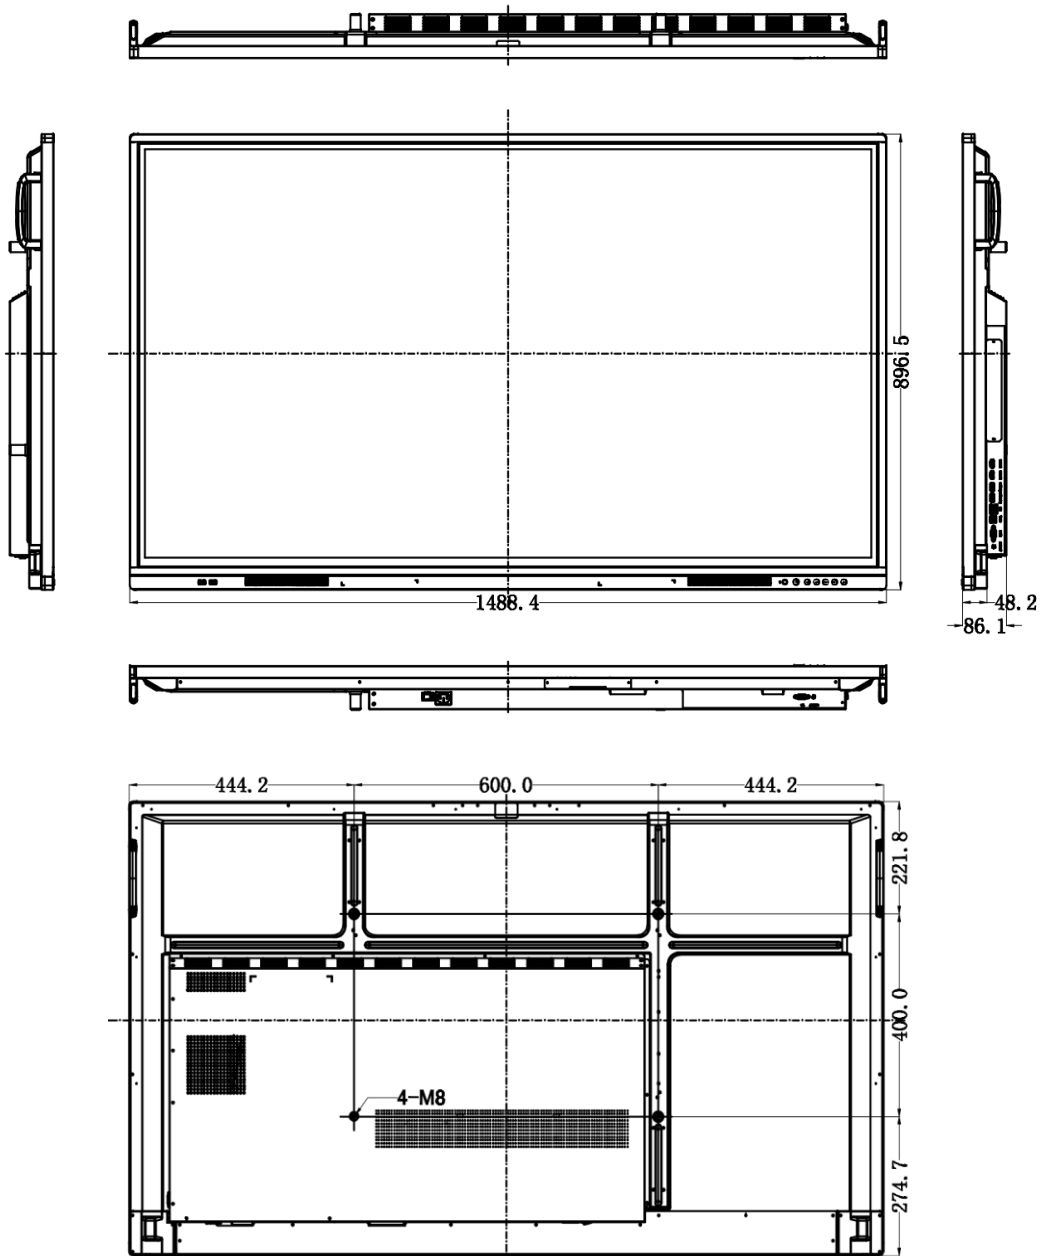

Storage Temperature	-20~60℃
Storage Humidity	10%~90%(No-condensing)
Product Size(W*H*D) (mm)	1488.4*896.5*86.1
Packing Size(W*H*D)(mm)	1630*1050*220
Weight(kg)	Net Weight:38.5 Gross Weight:47.25
Accessory	
Standard	1*Touch Pen、1*Wall Mount、1*Power Cable、1*Quick Guide、1*Easy Use Instruction

Appearance

Dimensions