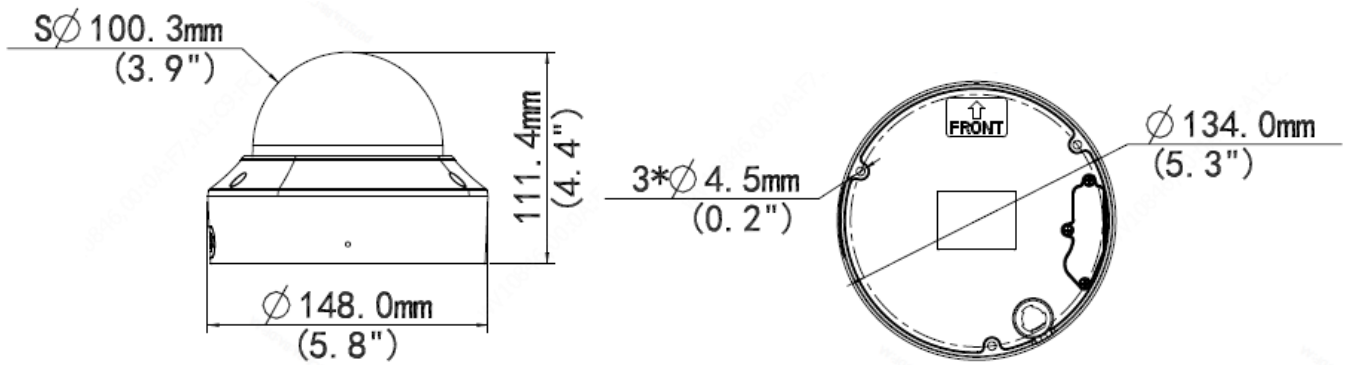

## Key Features

- High quality image with 2MP, 1/2.8"CMOS sensor
- 2MP (1920\*1080)@30/25fps; 720P (1280\*720)@30/25fps
- Ultra H.265, H.265, H.264, MJPEG
- Smart intrusion prevention, include cross line, intrusion, enter area, leave area detection
- Based on target classification, smart intrusion prevention significantly reduce false alarm caused by leaves, birds and lights etc., accurately focus on human and, motor vehicle and non-motor vehicle
- Intelligent face capture
- LightHunter technology ensures ultra-high image quality in low illumination environment
- 120dB true WDR technology enables clear image in strong light scene
- Support 9:16 Corridor Mode
- Built-in Mic
- Alarm:1 in/1 out, Audio: 1 in/1 out
- Smart IR, up to 40m (131ft) IR distance
- Supports 256 GB Micro SD card
- IK10 vandal resistant
- IP67 protection

General	
Power	DC 12V±25%, PoE (IEEE 802.3af)
	Power consumption: Max 7.0W
Dimensions (Ø x H)	Φ148.0 x 111.4mm (Φ5.8" x 4.4")
Net Weight	0.97kg (2.14lb)
Material	Metal + Plastic
Working Environment	-30°C ~ 60°C (-22°F ~ 140°F), Humidity: ≤95% RH (non-condensing)
Storage Environment	-30°C ~ 60°C (-22°F ~ 140°F), Humidity: ≤95% RH (non-condensing)
Surge Protection	6KV
Ingress Protection	IP67
Vandal Resistant	IK10
Reset Button	Supported

## Dimensions