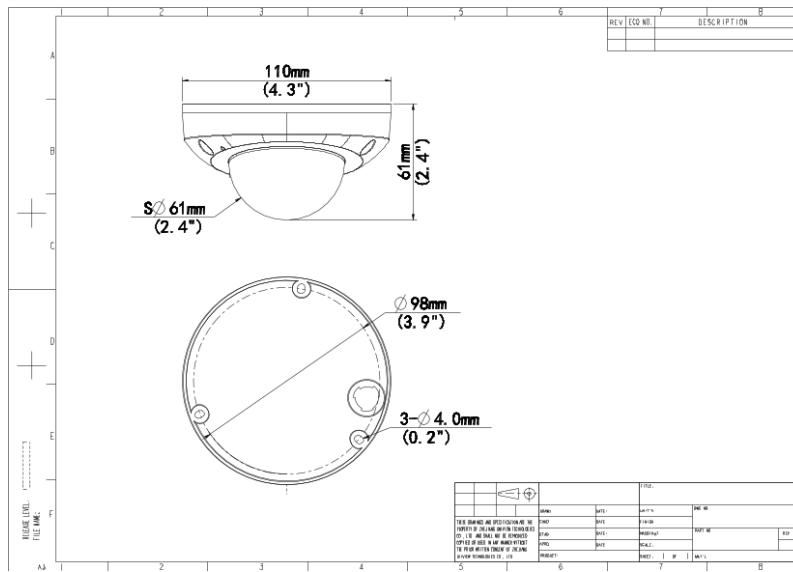

## Specifications

Camera	Description
Resolution	2MP
Sensor	1/2.8"CMOS
Min. Illumination	Colour: 0.001 lux (F1.6, AGC ON) 0 lux with IR on
Day/Night	IR-cut filter with auto switch (ICR)
Shutter	Auto/Manual, 1 ~ 1/100000s
Adjustment angle	Pan: 3° ~ 90° , Tilt: 0° ~ 68° , Rotate: 0° ~ 360°
S/N	>52dB
WDR	120dB
Lens	Description
Lens type	2.8mm
Iris Type	Fixed
Iris	F1.6
Field of View (H)	106.7°
Field of View (V)	57.1°
Field of View (D)	115.7°
Zoom	Fixed
DORI	Description
DORI Distance (Lens)	2.8mm
DORI Distance (Detect)	43.4m(142.39ft)
DORI Distance (Observe)	17.4m(57.09ft)
DORI Distance (Recognize)	8.7m(28.54ft)
DORI Distance (Identify)	4.3m(14.11ft)
Illuminator	Description
Illumination Distance(IR)	30m
Wavelength	850nm
IR On/Off Control	Auto/Manual
Video	Description
Video Compression	Ultra 265; H.265; H.264; MJPEG
H.264 code profile	Baseline profile, Main profile, High profile
Frame Rate	Main Stream: 2MP (1920*1080), Max 30fps; 720P (1280*720), Max 30fps; Sub Stream: 720P (1280*720), Max 30fps; D1 (720*576), Max 30fps; 640*360,Max 30fps; Third Stream: D1 (720*576), Max 30fps; 640*360,Max 30fps; 2CIF(704*288), Max 30fps; CIF(352*288), Max 30fps
Video Bit Rate	128 Kbps~16 Mbps

## Dimensions