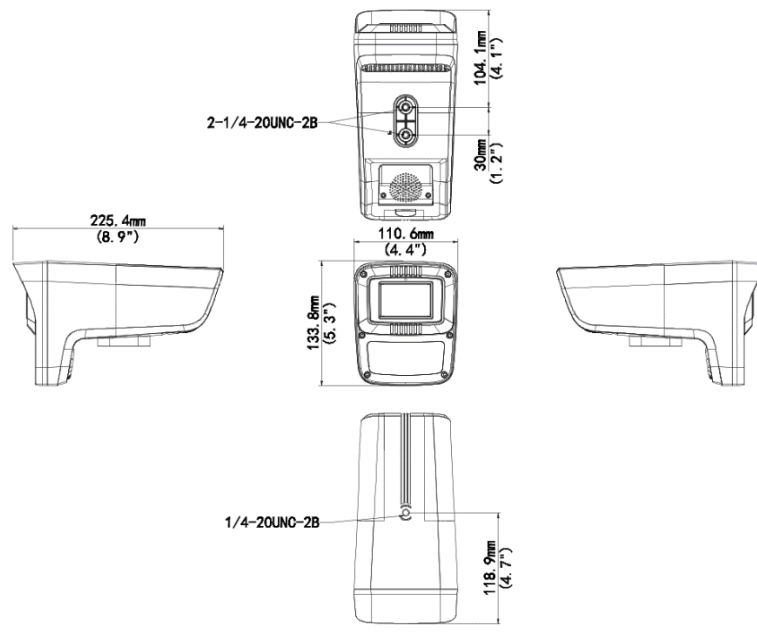

Network	
Protocols	IPv4,TCP,UDP,DHCP,RTP,RTSP,DNS,DDNS,NTP,UPnP,HTTP,RTCP,RTMP,IGMP,ICMP
Compatible Integration	ONVIF, API
Interface	
Audio I/O	N/A
Alarm I/O	N/A
RS485	N/A
Built-in Mic	Support
Built-in Speaker	Support
WIFI	N/A
Network	1 * RJ45 10M/100M Base-TX Ethernet
Video Output	N/A
Certifications	
Protection	IP67 (IEC 60529)
General	
Power	DC 12V±25%, PoE (IEEE 802.3af)
	Power consumption: Max 6.0W
Power Interface	∅ 5.5mm coaxial power plug
Dimensions (L × W × H)	225 × 111 × 134mm (8.9" × 4.3" × 5.3")
Weight	0.49kg (1.08lb)
Material	Graphene + Plastic
Surge Protection	4KV

Dimensions

Zhejiang Uniview Technologies Co., Ltd.

Building No. 369, Xietong Road, Xixing Sub-district, Binjiang District, Hangzhou City, Zhejiang Province, China, 310051