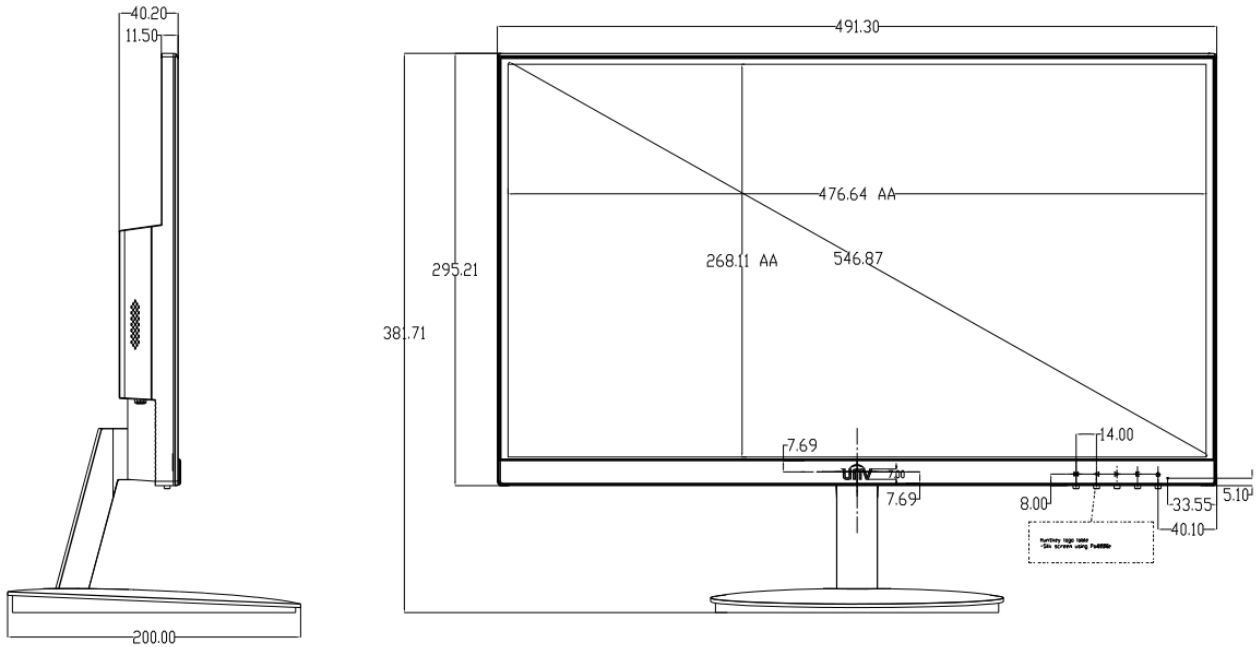

Appearance

Dimensions

Zhejiang Uniview Technologies Co.,Ltd.

Building No.10, Wanlun Science Park, Jiangling Road 88, Binjiang District, Hangzhou, Zhejiang, China

Email: overseasbusiness@uniview.com;globalsupport@uniview.com

<http://www.uniview.com>

©2022 Zhejiang Uniview Technologies Co.,Ltd. All rights reserved.

*Product specifications and availability are subject to change without notice.