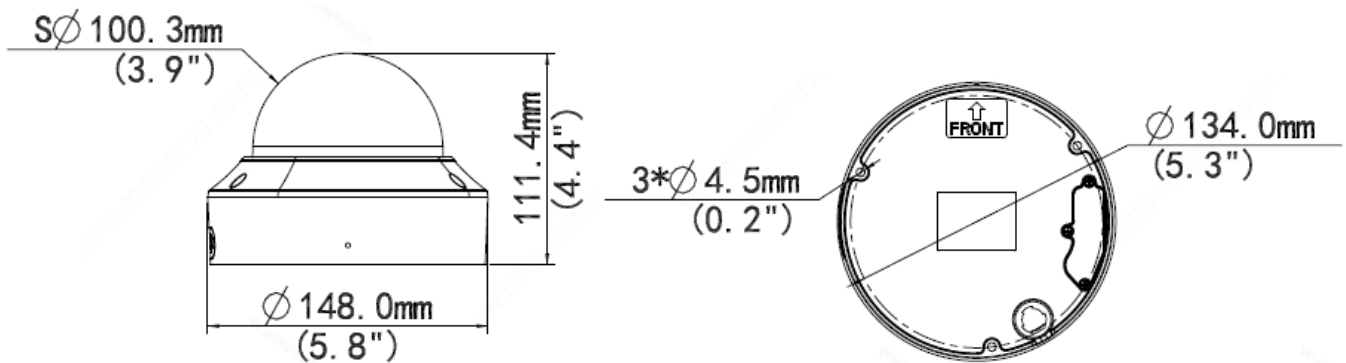

Safety	IEC 62368-1 EN 62368-1 UL 62368-1 CSA C22.2 NO. 62368-1-14
Environment	CE-ROHS (2011/65/EU;(EU)2015/863); WEEE (2012/19/EU); REACH (Regulation (EC) No 1907/2006)
Protection	Ingression protection: IP67 (IEC 60529-2013) Vandal resistant: IK10 (IEC 62262:2002)
<b>General</b>	
Power	DC 12V±25%, PoE (IEEE 802.3af)
	Power consumption: Max 9.0W
Power Interface	∅ 5.5mm coaxial power plug
Dimensions (∅ x H)	∅148 x 111.4mm (∅5.8" x 4.4")
Weight	0.97kg (2.14lb)
Material	Metal
Working Environment	-30°C ~ 60°C (-22°F ~ 140°F), Humidity: ≤95% RH (non-condensing)
Storage Environment	-30°C ~ 60°C (-22°F ~ 140°F), Humidity: ≤95% RH (non-condensing)
Surge Protection	6KV
Reset Button	Supported

## Dimensions