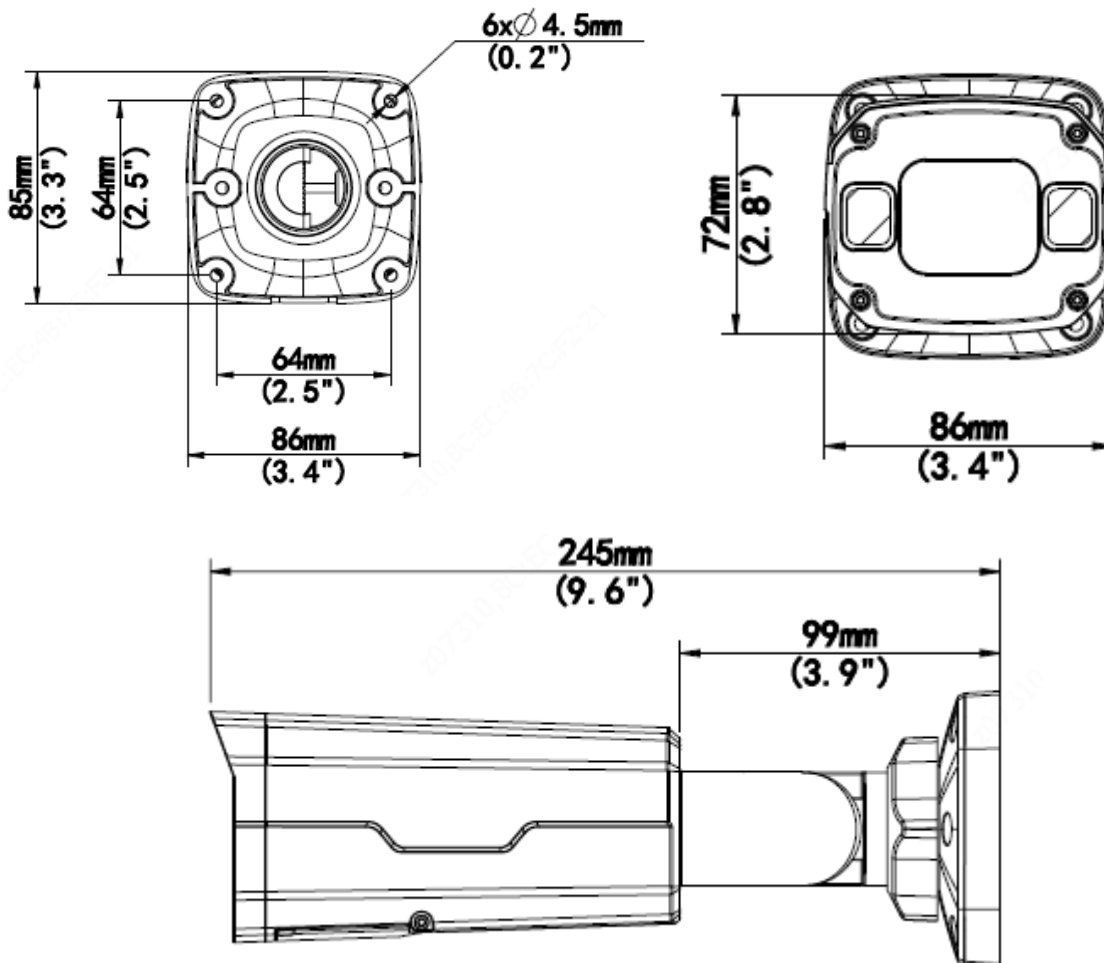

## Key Features

- High quality image with 8MP, 1/2.7"CMOS sensor
- 8MP (3840\*2160)@20fps; 5MP (3072\*1728)@30/25fps; 4MP (2560\*1440)@30/25fps; 2MP (1920\*1080) @30/25fps
- Ultra 265, H.265, H.264, MJPEG
- Smart intrusion prevention, include cross line, intrusion, enter area, leave area detection
- Based on target classification, smart intrusion prevention significantly reduce false alarm caused by leaves, birds and lights etc., accurately focus on human and, motor vehicle and non-motor vehicle
- Intelligent People Flow Counting and Crowd Density Monitoring
- LightHunter technology ensures ultra-high image quality in low illumination environment
- 120dB true WDR technology enables clear image in strong light scene
- Support 9:16 Corridor Mode
- Alarm:1 in/1 out, Audio: 1 in/1 out
- Smart IR, up to 60m (197ft) IR distance
- Supports 256 G Micro SD card
- IK10 vandal resistant
- IP67 protection
- Support PoE power supply

	EN 62368-1 UL 62368-1 CSA C22.2 NO. 62368-1-14
Environment	CE-ROHS (2011/65/EU;(EU)2015/863); WEEE (2012/19/EU); REACH (Regulation (EC) No 1907/2006)
Protection	Ingression protection: IP67 (IEC 60529-2013) Vandal resistant: IK10 (IEC 62262:2002)
<b>General</b>	
Power	DC 12V±25%, PoE (IEEE 802.3af)
	Power consumption: Max 10.5W
Power Interface	Ø 5.5mm coaxial power plug
Dimensions (L × W × H)	245 × 86 × 72mm (9.6" × 3.4" × 2.8")
Weight	0.92kg (2.03lb)
Material	Metal
Working Environment	-30°C ~ 60°C (-22°F ~ 140°F), Humidity: ≤95% RH (non-condensing)
Storage Environment	-30°C ~ 60°C (-22°F ~ 140°F), Humidity: ≤95% RH (non-condensing)
Surge Protection	6KV
Reset Button	N/A

## Dimensions