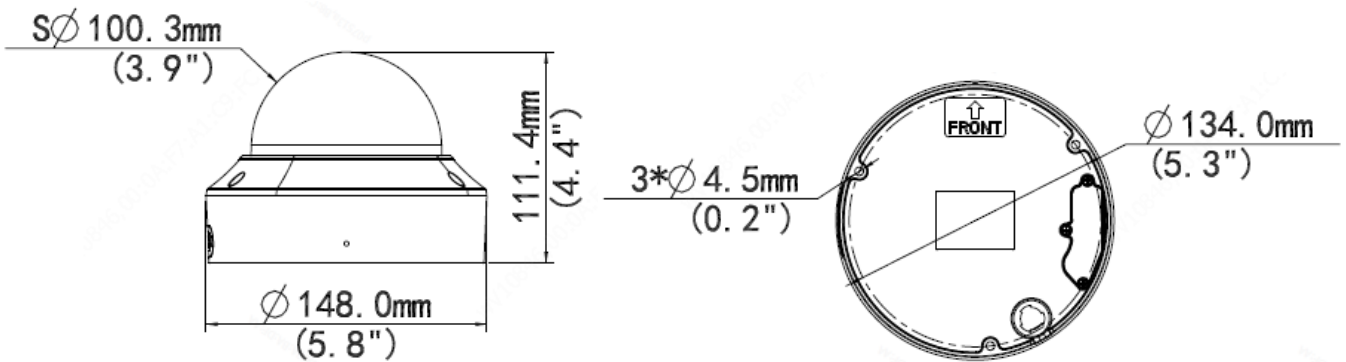

	UL (UL 62368-1, 2nd Ed., Issue Date: 2014-12-01)
Environment	CE-RoHS (2011/65/EU;(EU)2015/863); WEEE (2012/19/EU); Reach (Regulation (EC) No 1907/2006)
Protection	IP67 (IEC 60529:1989+AMD1:1999+AMD2:2013) IK10 (IEC 62262:2002)
<b>General</b>	
Power	DC 12V±25%, PoE (IEEE 802.3af)
	Power consumption: Max 7.0 W
Power Interface	Ø 5.5mm coaxial power plug
Dimensions (Ø x H)	Ø148.0 x 111.4mm (Ø5.8" x 4.4")
Weight	0.97kg (2.12lb)
Material	Metal
Working Environment	-30°C ~ 60°C (-22°F ~ 140°F), Humidity: ≤95% RH (non-condensing)
MTBF	80.000 H
Surge Protection	6KV
Reset Button	Support

## Dimensions